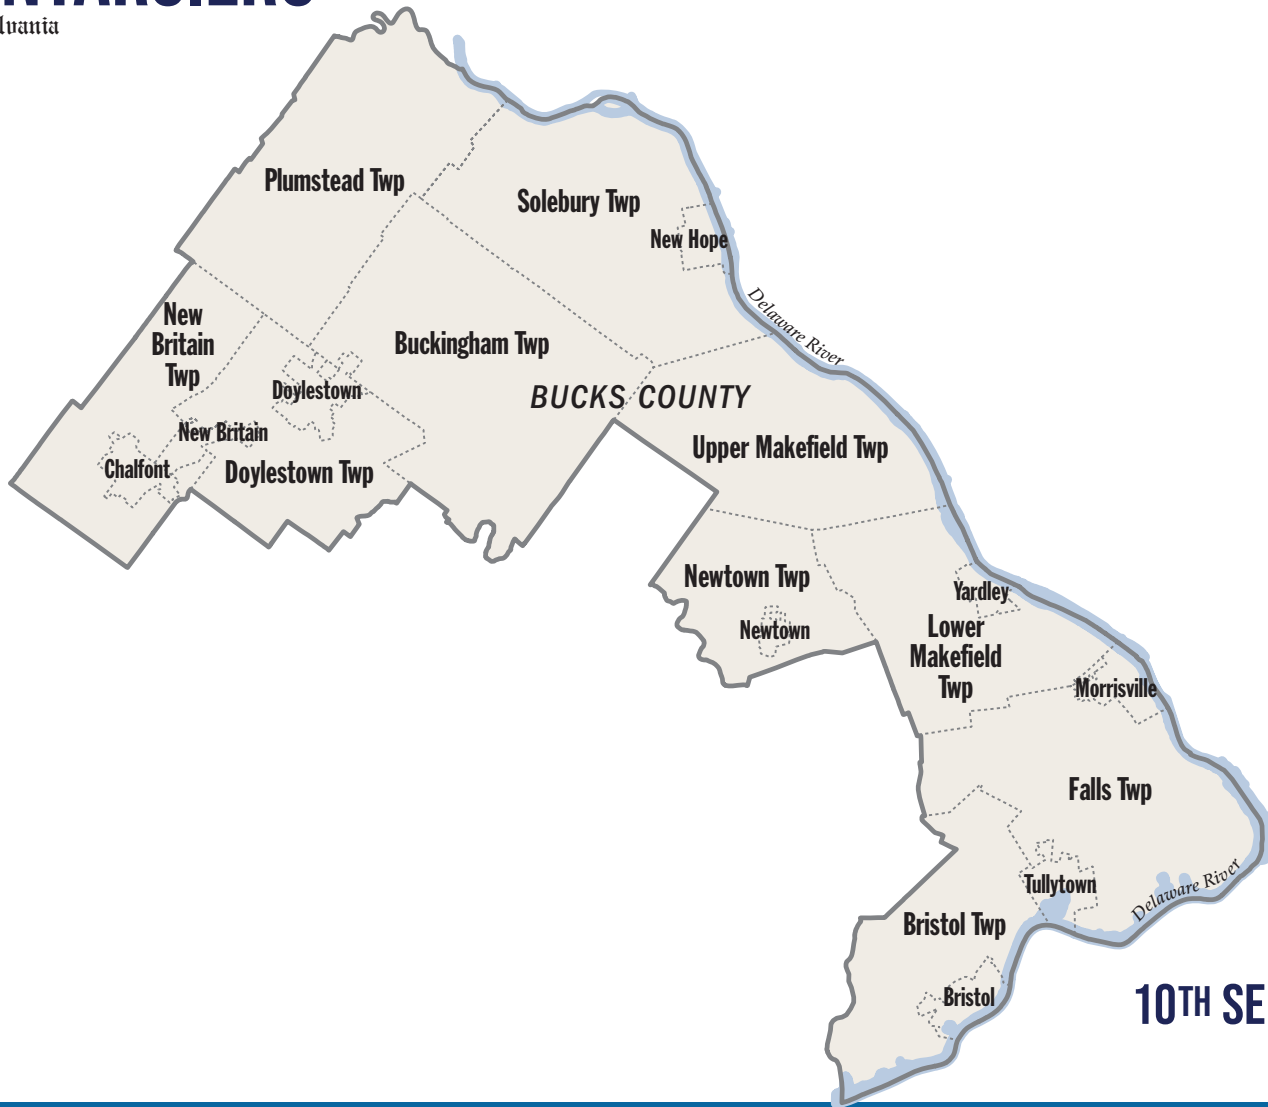

STATE SENATOR

STEVE SANTARSIERO

Commonwealth of Pennsylvania

10TH SENATORIAL DISTRICT

Bucks County (Part)